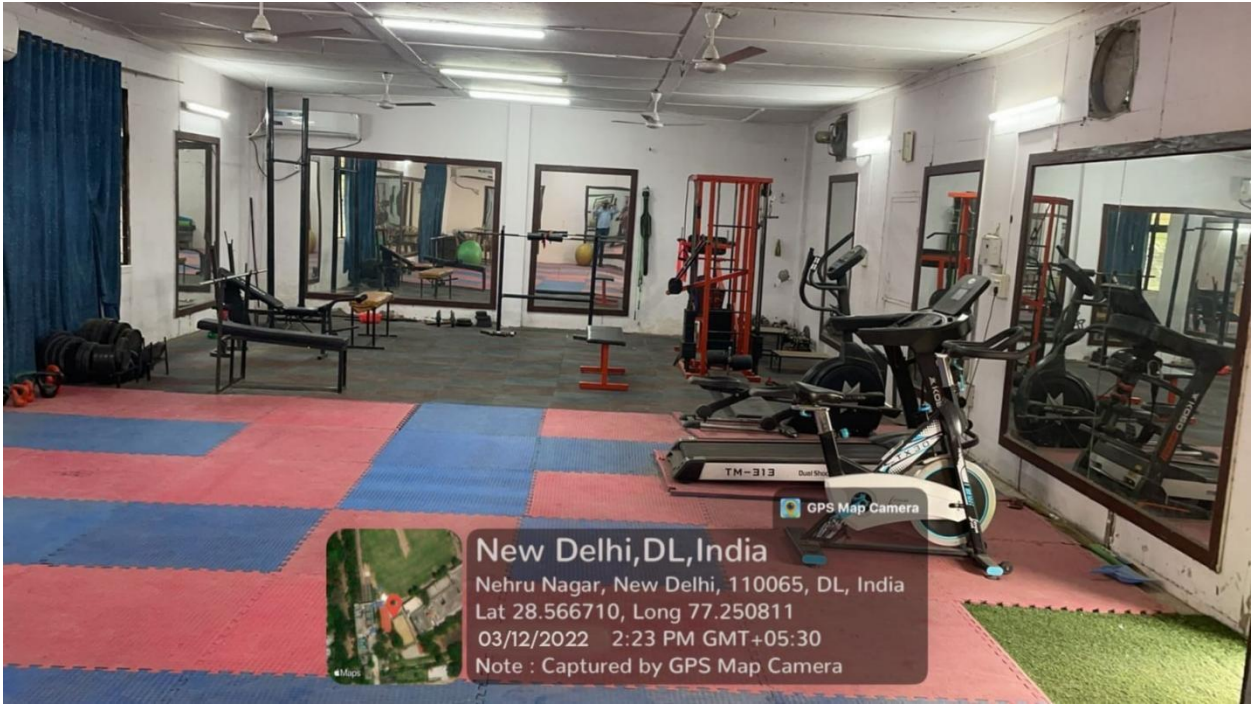

*Basket Ball Court*

*Multipurpose Ground For Outdoor Games*

*Girls Common Room*

*Cricket Ground*

*Basket Ball Ground*

*Multipurpose Cultural Room*

*Music Room*

New Delhi, DL, India  
Nehru Nagar, New Delhi, 110065, DL, India  
Lat 28.566710, Long 77.250811  
03/12/2022 2:23 PM GMT+05:30  
Note : Captured by GPS Map Camera